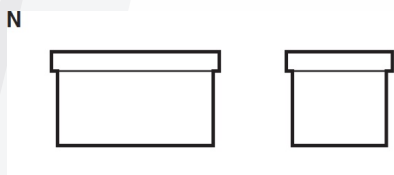

Battery Hold-down