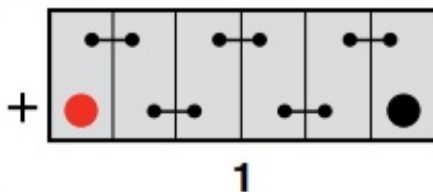

Cell Assembly Layout