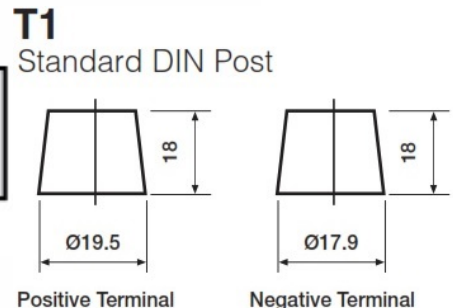

Terminal Type

Data Sheet generated on 02/02/2016 - E&OE